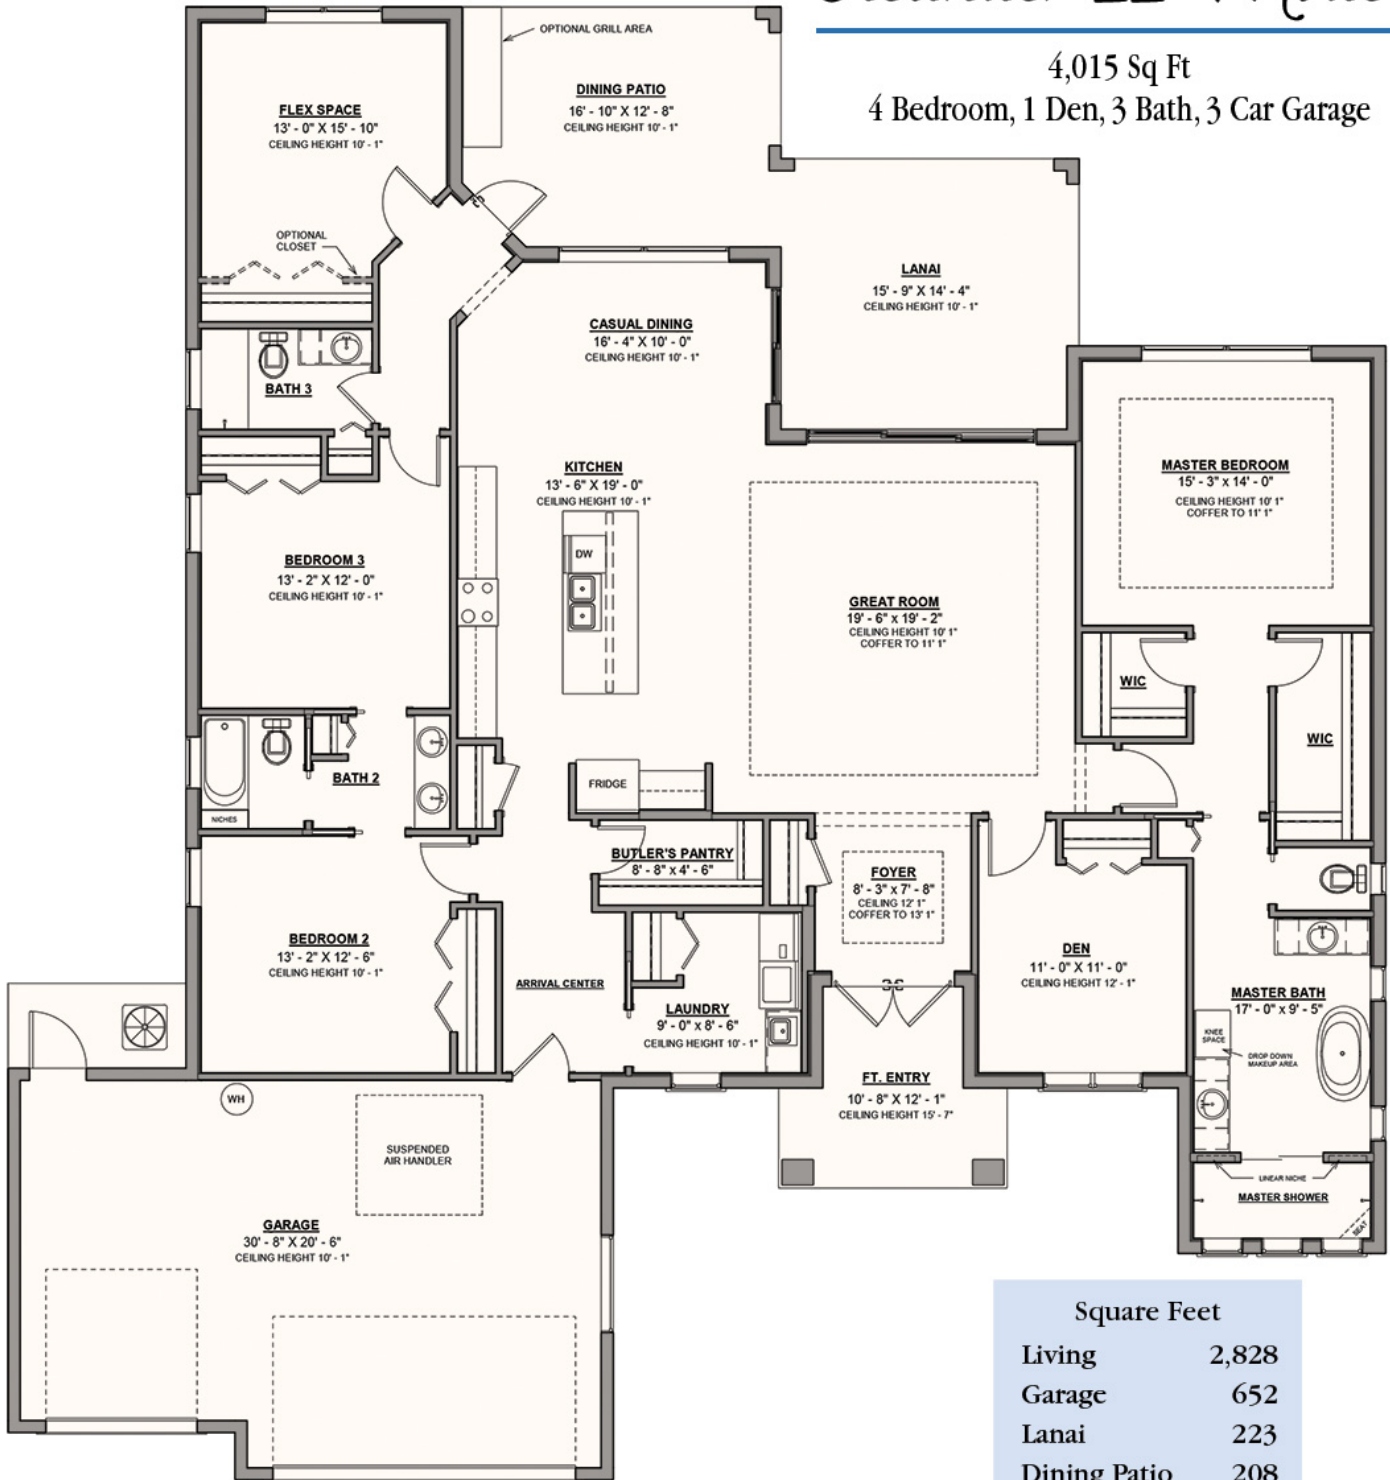

Oleander II Model

4,015 Sq Ft

4 Bedroom, 1 Den, 3 Bath, 3 Car Garage

Square Feet	
Living	2,828
Garage	652
Lanai	223
Dining Patio	208
Entry	104
Total	4,015

www.villadelta.com

1425 S.E. Village Green Drive, Port Saint Lucie, FL 34952 (772) 444-2577